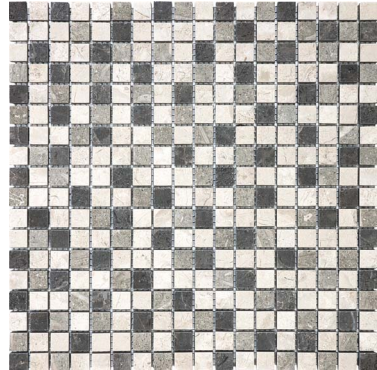

BLEND MOSAICS

BLEND MOSAICS

5/8" x 5/8" KHAKI BLEND MOSAICS
BFS330

5/8" x 5/8" ONYX BLEND MOSAICS
BFS336

5/8" x 5/8" GLACIER BLEND MOSAICS
BFS333

5/8" x 5/8" EMPERADOR BLEND MOSAICS
BFS335

5/8" x 5/8" COUNTRYSIDE BLEND MOSAICS
BFS334

5/8" x 5/8" CHAI BLEND MOSAICS
BFS332

PACKAGING INFORMATION

DESCRIPTION	LBS/BOX	PCS/BOX	SQFT/BOX	BOXES/SKID	SQFT/SKID
5/8" x 5/8" KHAKI BLEND MOSAICS	42.48	10	10	48	480
5/8" x 5/8" ONYX BLEND MOSAICS	41.87	10	10	48	480
5/8" x 5/8" EMPERADOR BLEND MOSAICS	44.58	10	10	48	480
5/8" x 5/8" COUNTRYSIDE BLEND MOSAICS	42.90	10	10	48	480
5/8" x 5/8" CHAI BLEND MOSAICS	44.23	10	10	48	480
5/8" x 5/8" GLACIER BLEND MOSAICS	44.63	10	10	48	480