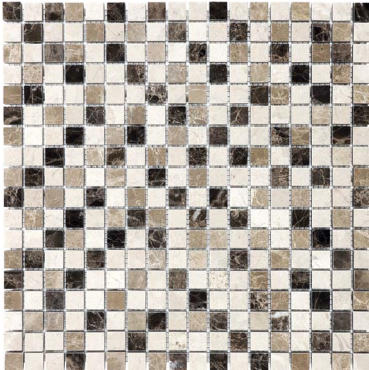

BLEND MOSAICS

BLEND MOSAICS

5/8" x 5/8" KHAKI BLEND MOSAICS
BFS330

5/8" x 5/8" ONYX BLEND MOSAICS
BFS336

5/8" x 5/8" GLACIER BLEND MOSAICS
BFS333

5/8" x 5/8" EMPERADOR BLEND MOSAICS
BFS335

5/8" x 5/8" COUNTRYSIDE BLEND MOSAICS
BFS334

5/8" x 5/8" CHAI BLEND MOSAICS
BFS332

PACKAGING INFORMATION

DESCRIPTION	LBS/BOX	PCS/BOX	SQFT/BOX	BOXES/SKID	SQFT/SKID
5/8" x 5/8" KHAKI BLEND MOSAICS	42.48	10	10	48	480
5/8" x 5/8" ONYX BLEND MOSAICS	41.87	10	10	48	480
5/8" x 5/8" EMPERADOR BLEND MOSAICS	44.58	10	10	48	480
5/8" x 5/8" COUNTRYSIDE BLEND MOSAICS	42.90	10	10	48	480
5/8" x 5/8" CHAI BLEND MOSAICS	44.23	10	10	48	480
5/8" x 5/8" GLACIER BLEND MOSAICS	44.63	10	10	48	480