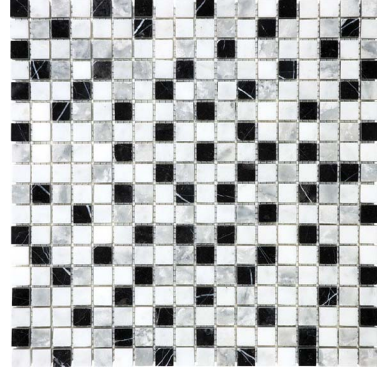

BLEND MOSAICS

BLEND MOSAICS

5/8" x 5/8" KHAKI BLEND MOSAICS
BFS330

5/8" x 5/8" ONYX BLEND MOSAICS
BFS336

5/8" x 5/8" GLACIER BLEND MOSAICS
BFS333

5/8" x 5/8" EMPERADOR BLEND MOSAICS
BFS335

5/8" x 5/8" COUNTRYSIDE BLEND MOSAICS
BFS334

5/8" x 5/8" CHAI BLEND MOSAICS
BFS332

PACKAGING INFORMATION

DESCRIPTION	LBS/BOX	PCS/BOX	SQFT/BOX	BOXES/SKID	SQFT/SKID
5/8" x 5/8" KHAKI BLEND MOSAICS	42.48	10	10	48	480
5/8" x 5/8" ONYX BLEND MOSAICS	41.87	10	10	48	480
5/8" x 5/8" EMPERADOR BLEND MOSAICS	44.58	10	10	48	480
5/8" x 5/8" COUNTRYSIDE BLEND MOSAICS	42.90	10	10	48	480
5/8" x 5/8" CHAI BLEND MOSAICS	44.23	10	10	48	480
5/8" x 5/8" GLACIER BLEND MOSAICS	44.63	10	10	48	480